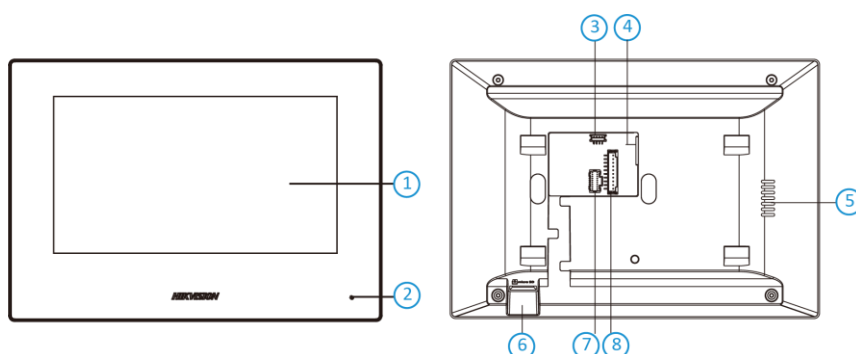

Alarm output	2 relays (30 V Max.)
Lock control	2 relays, Max. to 30 VDC, 0.3 A
Two-Wire IP interface	1
General	
Button	/
Installation	Surface mounting
Indicator	/
Weight	Net weight:0.325 kg Gross weight: 0.650 kg
Protective level	/
Working temperature	-10 °C to 50 °C (14 °F to 122 °F)
Working humidity	10% to 90% (no-condensing)
Dimension (W × H × D)	200 mm × 140 mm × 23.6 mm (7.87" × 5.51" × 0.93")
Battery	/
Power supply	Powered by KAD704Y or KAD706Y series distributor
Application environment	Indoor
Power consumption	≤ 4 W
Language	English, French, Portuguese (Brazil), Spanish, Russian, German, Italian, Polish, Arabic, Turkish, Vietnamese, Hungarian, Dutch, Romanian, Czech, Bulgarian, Ukrainian, Croatian, Serbian, Greek, Portuguese, Slovak

▪ Physical Interface

No.	Description	No.	Description
1	Screen	5	Loudspeaker
2	Microphone	6	TF Card Slot
3	Debugging Port	7	Alarm Terminal
4	Network Interface and power supply	8	Reserved

▪ Available Model

DS-KH6320Y-WTE2