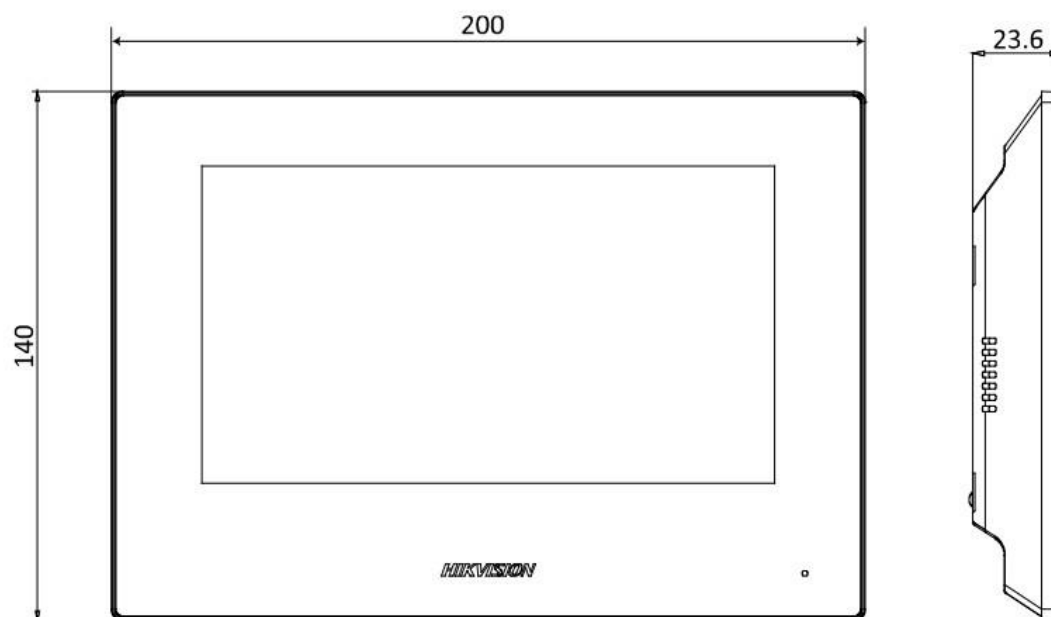

▪ **Dimension**

▪ **Accessory**

▪ **Optional**

DS-KABH6320-T Indoor Station Table Bracket	DS-KIS702 Villa Two Wire Kit	DS-KIS702-P Two Wire IP Bundle	DS-KIS702Y Villa Two Wire Kit	DS-KIS702Y-P Two Wire IP Bundle
DS-KIS702/S#Europe Villa Two Wire Kit	DS-KIS702/S#EUROPE Villa Two Wire Kit	DS-KIS702EY Villa Two Wire Kit	DS-KIS702Y#EU Villa Two Wire Kit	DS-KIS7021Y-S#EU Villa Two Wire Kit