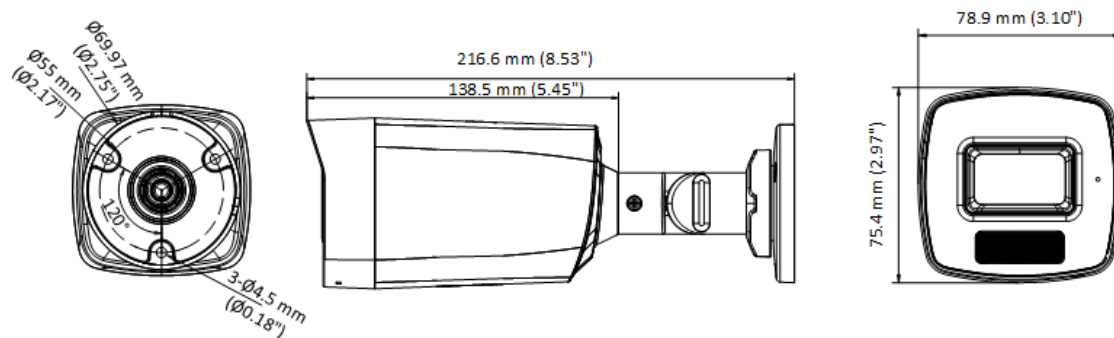

▪ Specification

Camera	
Image Sensor	3K CMOS
Max. Resolution	2960 (H) × 1665 (V)
Min. Illumination	0.01 Lux @ (F1.6, AGC ON), 0 Lux with IR
Shutter Time	PAL: 1/25 s to 1/50, 000 s; NTSC: 1/30 s to 1/50, 000 s
Day & Night	ICR
Angle Adjustment	Pan: 0 to 360°, Tilt: 0 to 180°, Rotation: 0 to 360°
Signal System	PAL/NTSC
Lens	
Lens Type	2.8 mm, 3.6 mm and 6 mm fixed focal lens
Focal Length & FOV	2.8 mm, horizontal FOV: 104.9°, vertical FOV: 67.3°, diagonal FOV: 129.8° 3.6 mm, horizontal FOV: 81.3°, vertical FOV: 50.7°, diagonal FOV: 102.4° 6 mm, horizontal FOV: 51.8°, vertical FOV: 32.4°, diagonal FOV: 63.1°
Lens Mount	M12
Illuminator	
Supplement Light Type	White Light, IR
Supplement Light Range	IR : Up to 40 m White Light : Up to 40 m
Image	
Image Settings	Brightness, Sharpness, Smart IR
Frame Rate	TVI: 3K@20 fps, 4 MP@25 fps/30 fps, 1080p@25 fps/30 fps AHD: 5 MP@20 fps, 4 MP@25 fps/30 fps CVI: 4 MP@25 fps/30 fps CVBS: PAL/NTSC
Day/Night Mode	Auto/Color/BW (Black and White)
Wide Dynamic Range (WDR)	Digital WDR
Image Enhancement	DWDR/BLC/HLC/Global
White Balance	Auto/Manual
AGC	Yes
Interface	
Video Output	Switchable TVI/AHD/CVI/CVBS
General	
Material	Front cover: Metal Main body: Plastic
Dimension	216.6 mm × 78.9 mm × 75.4 mm (8.53" × 3.10" × 2.97")
Weight	Approx. 340 g (0.75 lb.)
Operating Condition	-40 °C to 60 °C (-40 °F to 140 °F), humidity: 90% or less (non-condensation)
Communication	HIKVISION-C
Language	English
Power Supply	12 VDC ± 25% *You are recommended to use one power adapter to supply the power for one camera.
Consumption	Max. 4.5 W

Approval

Protection

IP67

▪ **Available Model**

DS-2CE17K0T-LFS(2.8mm)

DS-2CE17K0T-LFS(3.6mm)

DS-2CE17K0T-LFS(6mm)

▪ **Dimension**