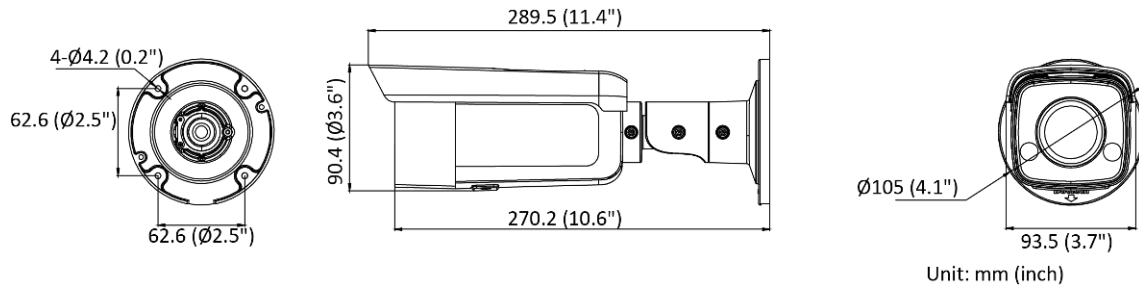

▪ **Available Model**

DS-2CD2T43G2-L (2.8)

▪ **Dimension**

▪ **Accessory**

▪ **Optional**

DS-1280ZJ-S Junction Box	DS-1260ZJ Junction Box	DS-1275ZJ-S-SUS Vertical Pole Mount