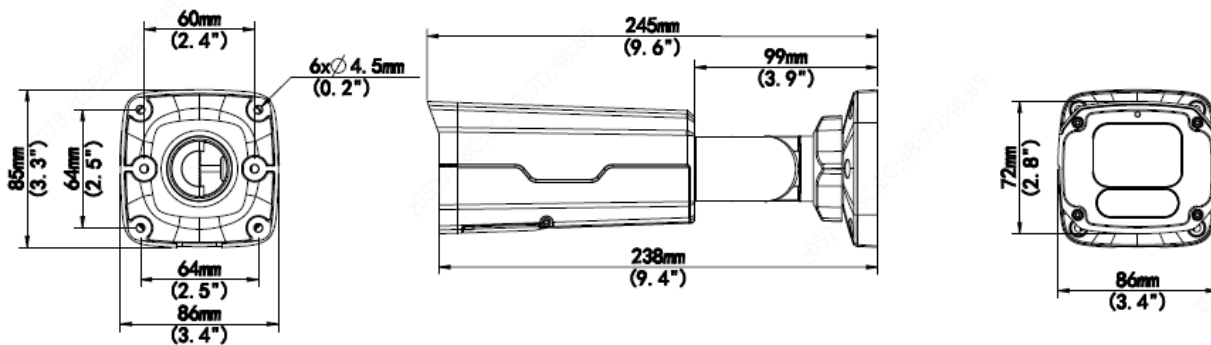

EN 61000-3-2:2014 EN 61000-3-3:2013
Safety	IEC 62368-1 EN 62368-1 UL 62368-1
Environment	CE-ROHS (2011/65/EU;(EU)2015/863); WEEE (2012/19/EU); REACH (Regulation (EC) No 1907/2006)
General	
Power	DC 12V±25%, PoE (IEEE 802.3af)
	Power consumption: Max 11W
Power Interface	Ø 5.5mm coaxial power plug
Dimensions (L × W × H)	245 × 86 × 85mm (9.6" × 3.4" × 3.3")
Weight	0.86kg (1.89lb)
Material	Metal
Working Environment	-30°C ~ 60°C (-22°F ~ 140°F), Humidity: ≤95% RH (non-condensing)
Storage Environment	-30°C ~ 60°C (-22°F ~ 140°F), Humidity: ≤95% RH (non-condensing)
surge protection	4KV
Reset Button	Supported
Protection	Ingression protection: IP67 Vandal resistant: IK10

Dimensions

Accessories