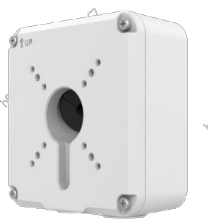

Accessories

TR-JB07-D-IN