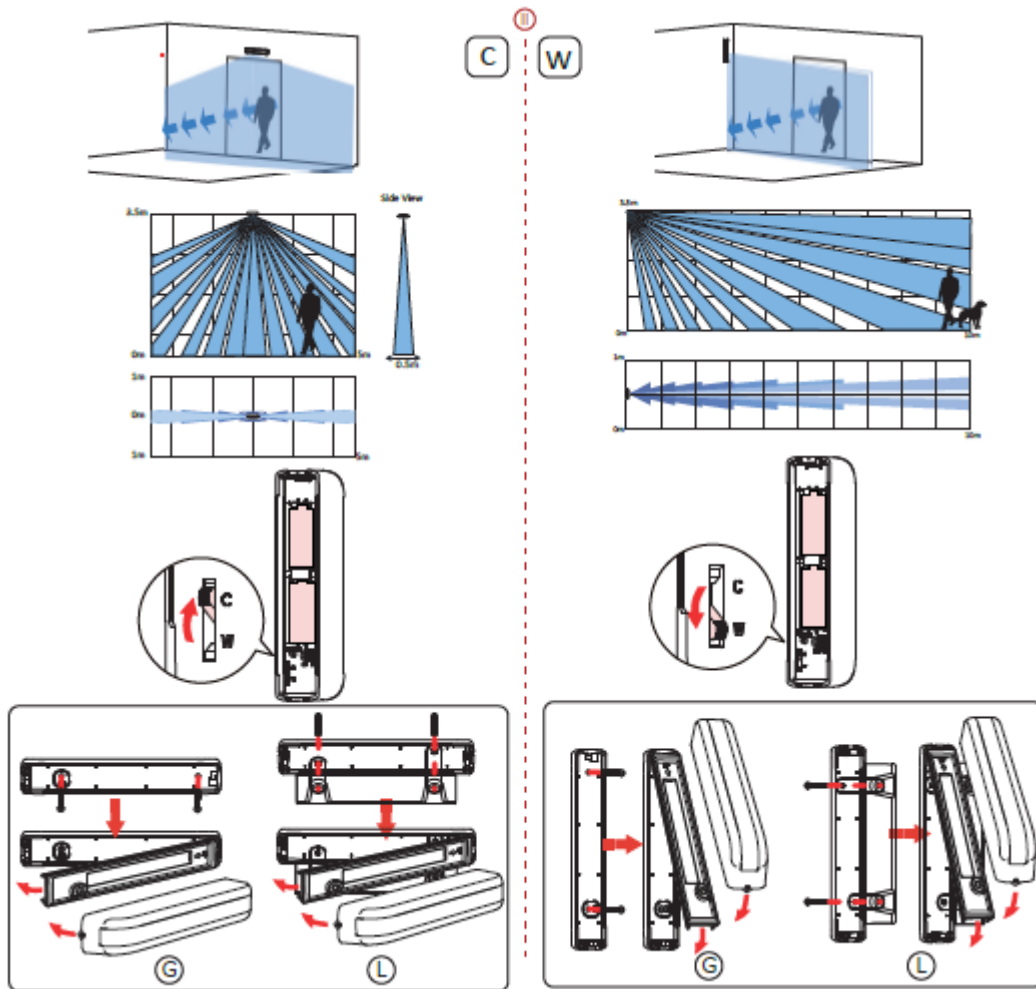

Installation