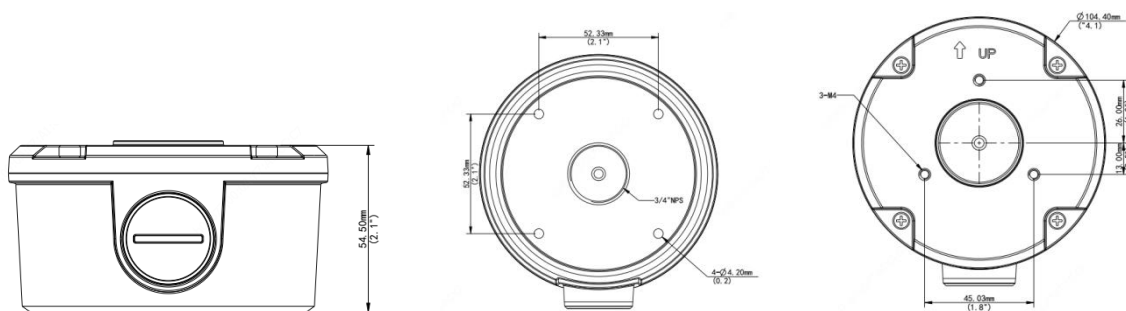

Dimension

Zhejiang Uniview Technologies Co.,Ltd.

South Tower, Building 10, Wanlun Science Park, 88 Jiangling Road, Hangzhou, P.R.China 310051

Email: overseasbusiness@uniview.com; globalsupport@uniview.com

<http://www.uniview.com>

©2015 Zhejiang Uniview Technologies Co.,Ltd. All rights reserved.

*Product specifications and availability are subject to change without notice.