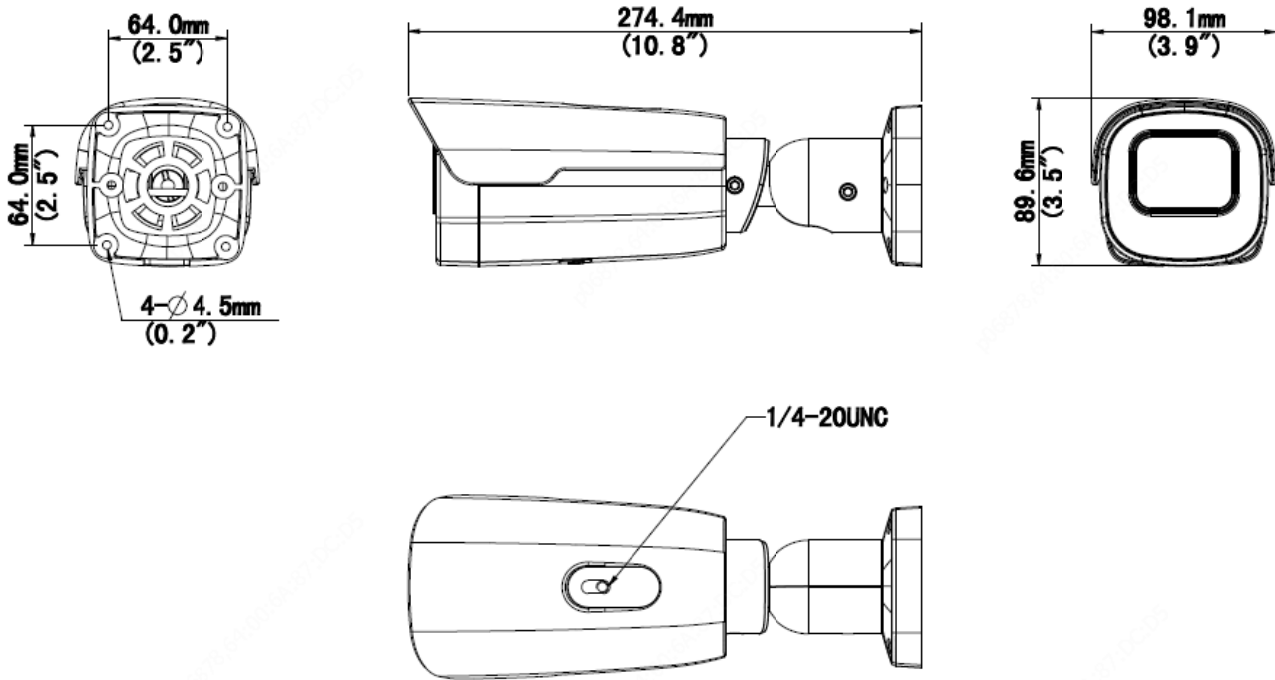

Dimensions

Accessories

TR-UP06-B-IN

TR-A01-IN