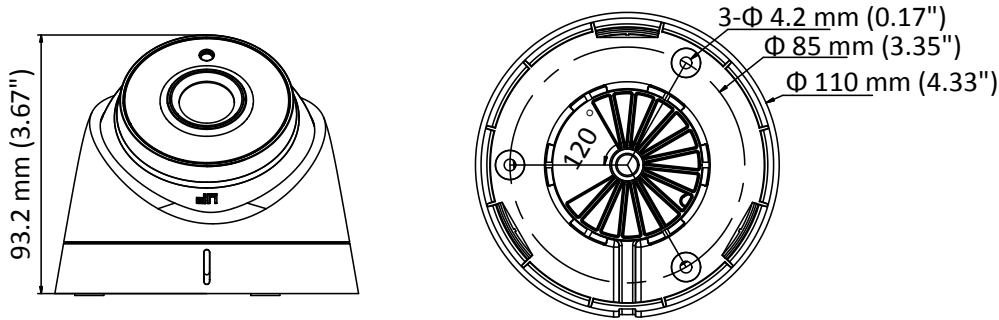

Order Model

DS-2CE56D0T-IT1E

Dimension

Accessory

Distributed by

HIKVISION®

Headquarters

No.555 Qianmo Road, Binjiang District,
Hangzhou 310051, China
T +86-571-8807-5998
overseasbusiness@hikvision.com

Hikvision USA
T +1-909-895-0400
sales.usa@hikvision.com

Hikvision Australia
T +61-2-8599-4233
salesau@hikvision.com

Hikvision India
T +91-22-28469900
sales@pramahikvision.com

Hikvision Canada
T +1-866-200-6690
sales.canada@hikvision.com

Hikvision Thailand
T +662-275-9949
sales.thailand@hikvision.com

Hikvision Europe
T +31-23-5542770
sales.eu@hikvision.com

Hikvision Italy
T +39-0438-6902
info.it@hikvision.com

Hikvision Brazil
T +55 11 3318-0050
Latam.support@hikvision.com

Hikvision Turkey
T +90 (216)521 7070- 7074
sales.tr@hikvision.com

Hikvision Malaysia
T +601-7652-2413
sales.my@hikvision.com

Hikvision UK & Ireland
T +01628-902140
sales.uk@hikvision.com

Hikvision South Africa
Tel: +27 (10) 0351172
sale.africa@hikvision.com

Hikvision France
T +33(0)1-85-330-450
info.fr@hikvision.com

Hikvision Kazakhstan
T +7-727-9730667
nikia.panfilov@hikvision.ru

Hikvision Vietnam
T +84-974270888
sales.vt@hikvision.com

Hikvision UAE
T +971-4-4432090
salesme@hikvision.com

Hikvision Singapore
T +65-6684-4718
sg@hikvision.com

Hikvision Spain
T +34-91-737-16-55
info.es@hikvision.com

Hikvision Tashkent
T +99-87-1238-9438
uzb@hikvision.ru

Hikvision Hong Kong
T +852-2151-1761
info.hk@hikvision.com

Hikvision Russia
T +7-495-669-67-99
saleru@hikvision.com

Hikvision Korea
T +82-(0)31-731-8817
sales.korea@hikvision.com

Hikvision Poland
T +48-22-460-01-50
info.pl@hikvision.com

Hikvision Indonesia
T +62-21-2933759
Sales.Indonesia@hikvision.com

Hikvision Colombia
sales.colombia@hikvision.com